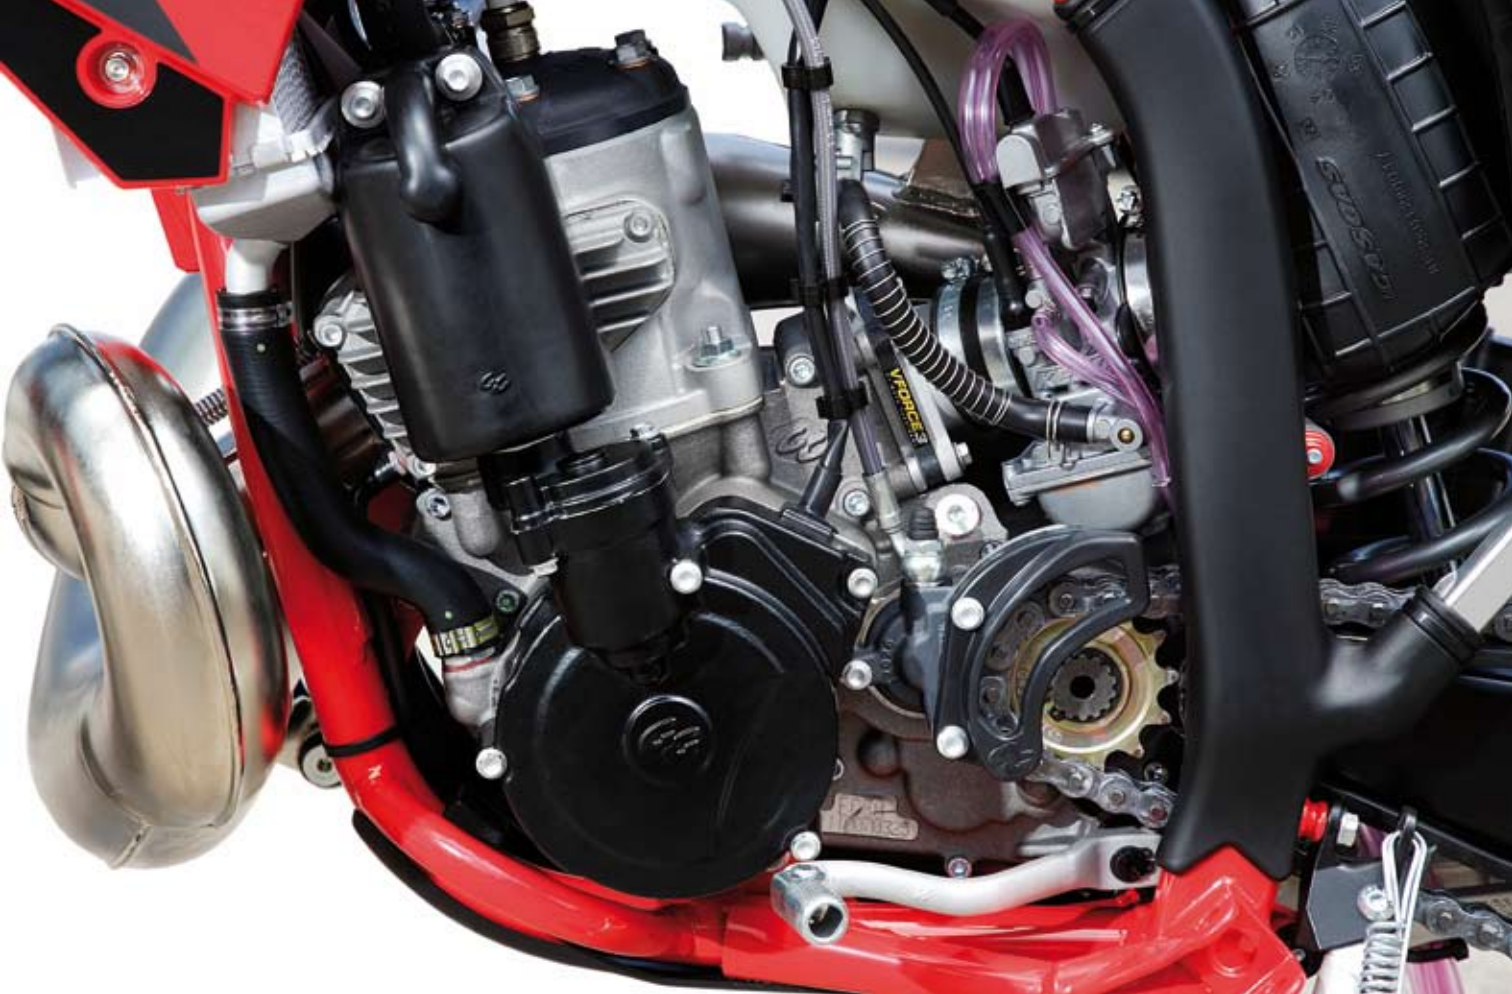

Bearing and seals front wheel
Ref.: BE51000CT2510

Bearing and bushing shock absorber
Ref.: BE321002510

GASGAS